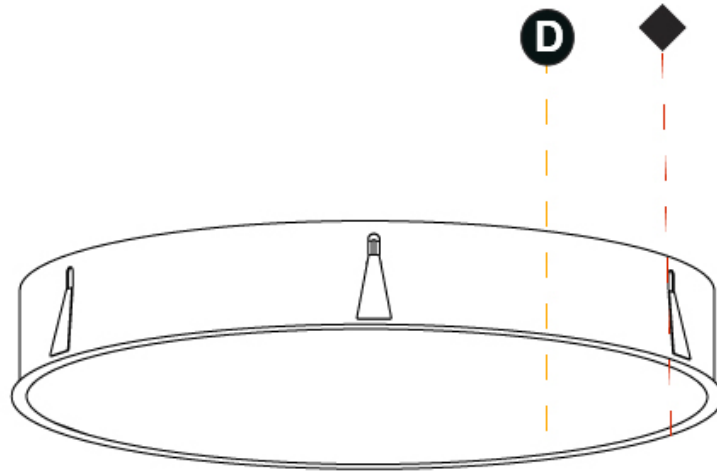

SIGN RECESSED

A37777-

PROJECT

TYPE

SPECIFIER

QUANTITY

DATE